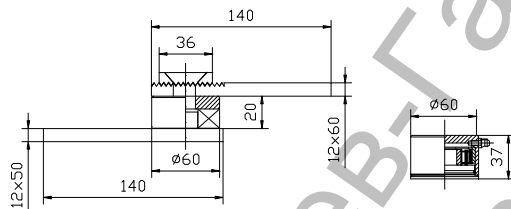

Панта Estebro® за заваряване за летящи врати горна с рамо, с лагер ф 60x220 мм, 5902

Cod	Dimens.			Peso máx kg
590	60 mm Juego Jogo-Set-Jeu	1	2,85	600
5902	60 mm Superior Upper-Supérieur	2	4,25	600
5903	60 mm Inferior Lower Inférieur	2	1,45	2000

Stainless steel Pivot hinge 60 mm with bearing

Family: Swing gates

Material: Stainless steel AISI 303, Stainless steel AISI 304L

Finish: -----

Maximum weight supported*: See table

Description: It is composed of two parts: Upper and Lower. The upper part is installed by welding the square to the upper part of the door and the plate to the frame, otherwise by fitting it into the concrete of the wall. The lower part is welded to the piece installed on the floor and to the lower part of the door, allowing its opening and closing.

*In perfect conditions of installation, usage and maintenance.

Продукт: [Панта Estebro® за заваряване за летящи врати горна с рамо, с лагер ф 60x220 мм, 5902](#)

Категория: [Панти за заваряване](#)

Бранд: [Estebro®](#)