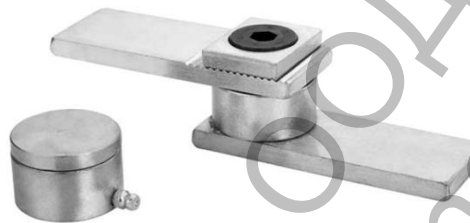

Панта Estebro® за заваряване за летящи врати горна с рамо, с лагер ф 60x220 мм, 5902

Cod	Dimens.			Peso máx kg
590	60 mm Juego Jogo-Set-Jeu	1	2,85	600
5902	60 mm Superior Upper-Supérieur	2	4,25	600
5903	60 mm Inferior Lower Inférieur	2	1,45	2000

Stainless steel Pivot hinge 60 mm with bearing

Family: Swing gates

Material: Stainless steel AISI 303, Stainless steel AISI 304L

Finish: -----

Maximum weight supported*: See table

Description: It is composed of two parts: Upper and Lower. The upper part is installed by welding the square to the upper part of the door and the plate to the frame, otherwise by fitting it into the concrete of the wall. The lower part is welded to the piece installed on the floor and to the lower part of the door, allowing its opening and closing.

*In perfect conditions of installation, usage and maintenance.

Продукт: [Панта Estebro® за заваряване за летящи врати горна с рамо, с лагер ф 60x220 мм, 5902](#)

Категория: [Панти за заваряване](#)

Бранд: [Estebro®](#)